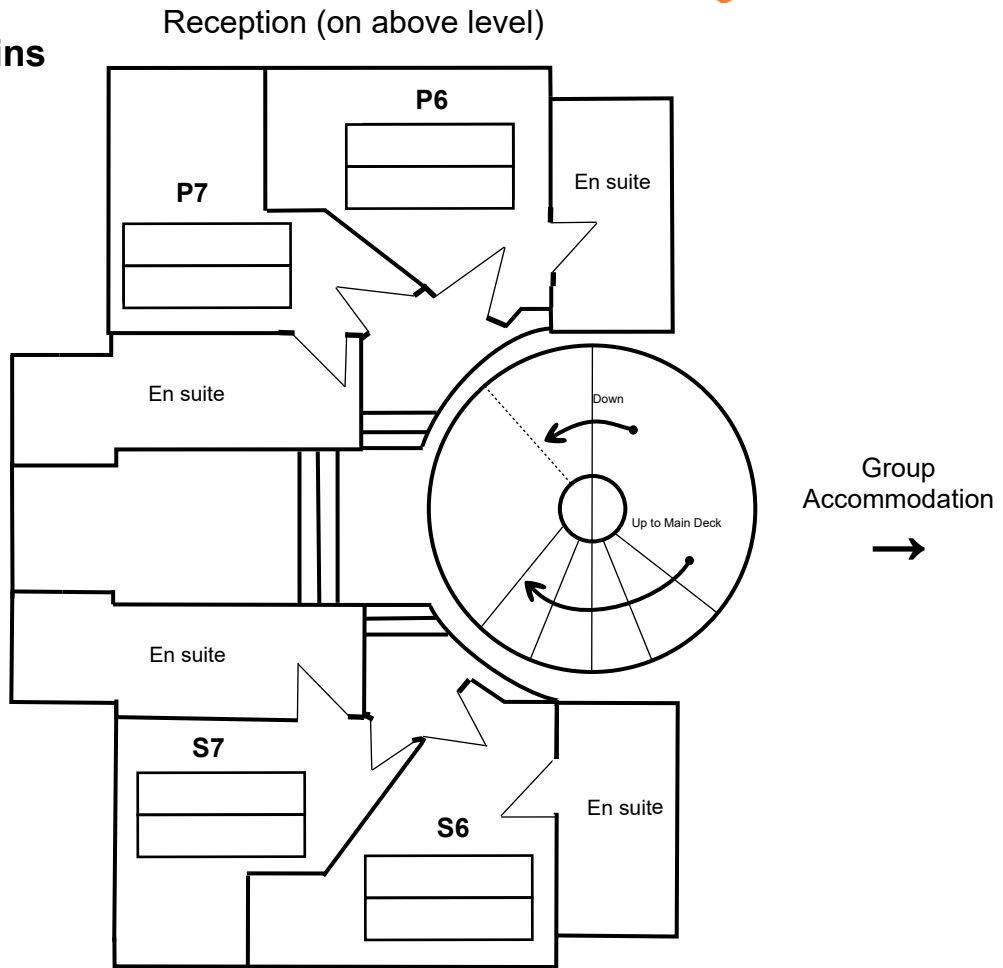

ACCOMMODATION PLAN

Group:..... Trinity Cabin Accommodation (Berths for 48)
Date:..... 5 berth cabins = P2 S2
4 Berth cabins = P1 P3 P5 S1 S3
Bkg No:..... 2 Berth cabins = P4 S4 S5 P6 P7 S6 S7 M1 M2

Route leads to group toilets and showers, and helical staircase

ACCOMMODATION PLAN

Lower Deck En suite Cabins

Main Deck

the spirit of adventure