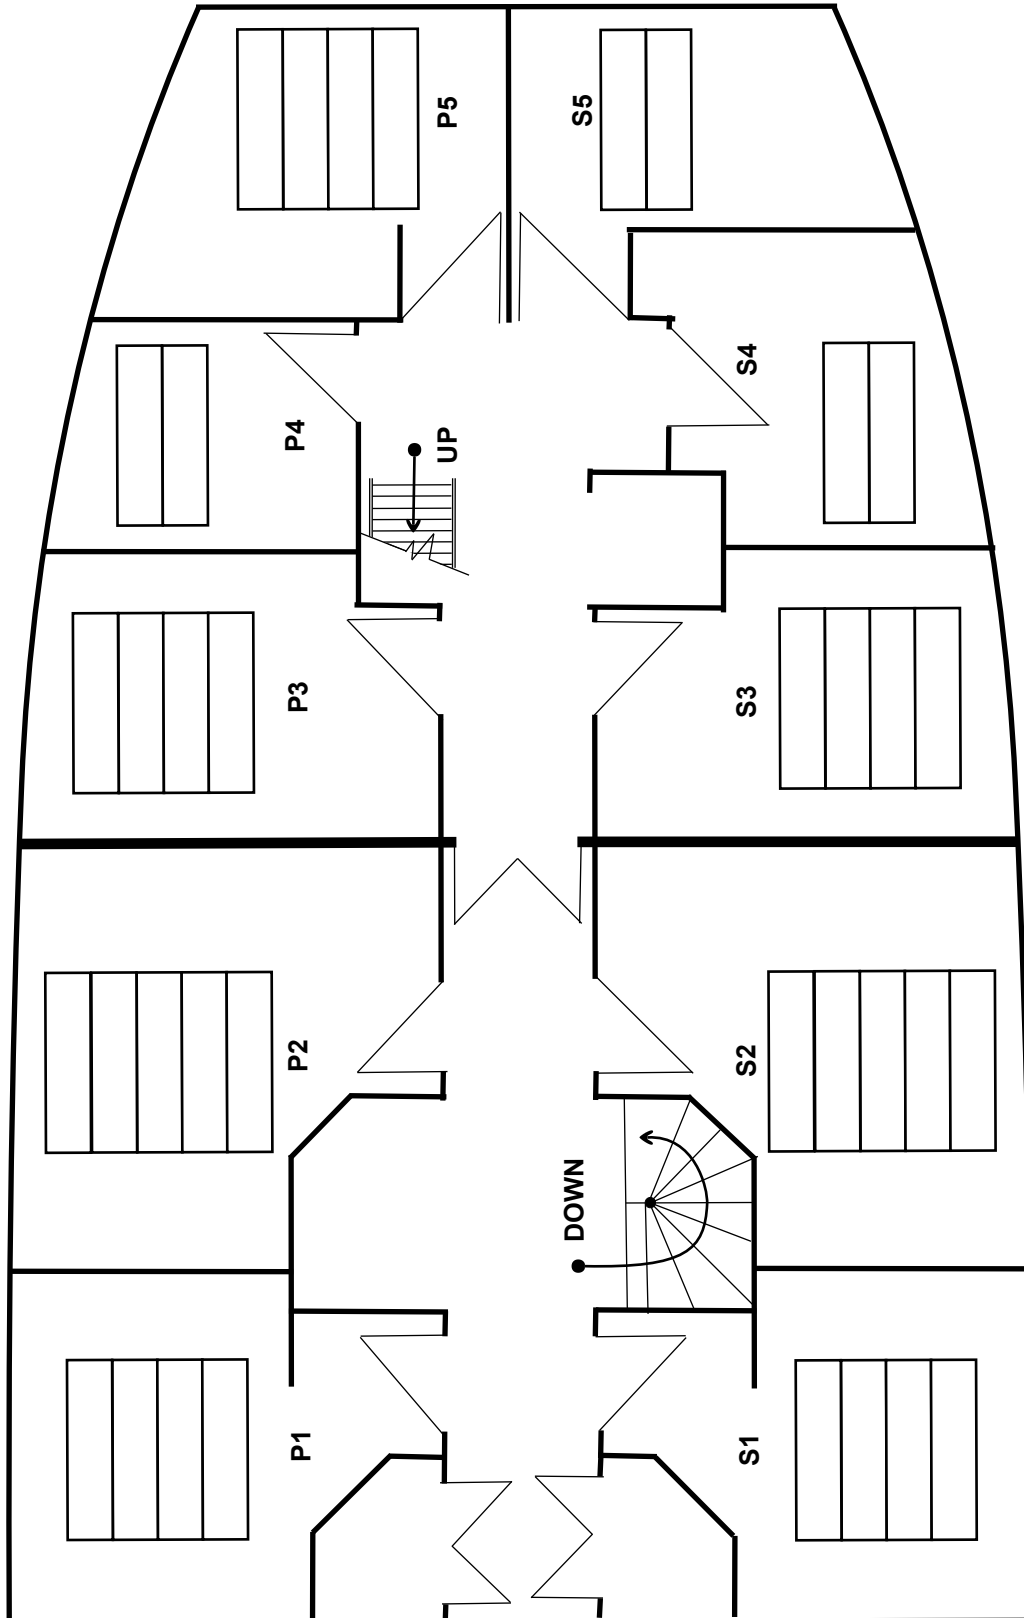

ACCOMMODATION PLAN

Group:..... Trinity Cabin Accommodation (Berths for 48)
Date:..... 5 berth cabins = P2 S2
4 Berth cabins = P1 P3 P5 S1 S3
Bkg No:..... 2 Berth cabins = P4 S4 S5 P6 P7 S6 S7 M1 M2

Route leads to group toilets and showers, and helical staircase

ACCOMMODATION PLAN

Lower Deck En suite Cabins

Main Deck

the spirit of adventure